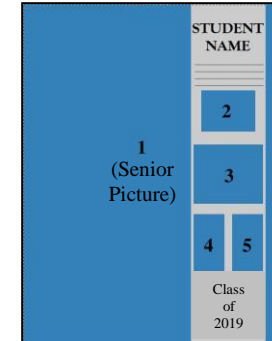

Layout Design #Full WW
(5 photos)