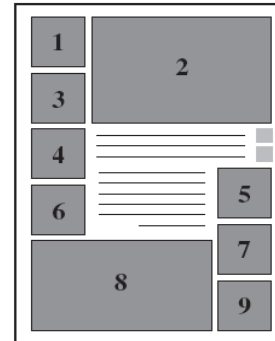

(Full page ads on back)

senior parent page Design Templates

Full Page Ads

Refer to the number below each design to identify which layout you wish to use for your student's ad. Ads shown smaller than actual size.

Full page - \$260

DISCLAIMER:
Please send the exact number of pictures for the layout you choose. Layouts can be customized to meet your needs.

Layout Design #Full A
(21 Photos)

Layout Design #Full B
(16 photos)

Layout Design #Full C
(10 photos)

Layout Design #Full D
(15 photos)

Layout Design #Full E
(14 photos)

Layout Design #Full EE
(19 photos and no message)

Layout Design #Full F
(16 photos)

Layout Design #Full G
(7 photos)

Layout Design #Full J
(9 photos)

Layout Design #Full MM
(5 photos)

Layout Design #Full O
(10 photos)

Layout Design #Full R
(7-9 photos)

Layout Design #Full S
(6 photos)

Layout Design #Full TT
(2 photos – Background can be any color)