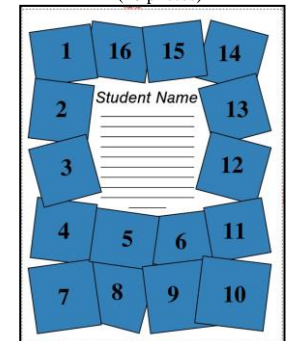

Layout Design #Full Z
(16 photos)

All parent page ads will be printed in color. Money is non-refundable. 1/2 (Deposit) due by 9/29/2020. Full Payment due by 10/29/2020. If full payment is not received by 10/29/2020, the ad will be cancelled. Make checks payable to Gosnell Schools.