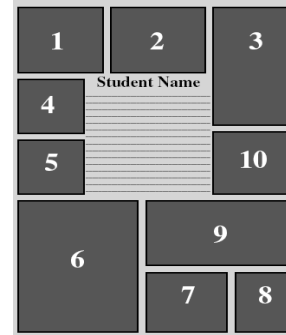

(Full page ads on back)

senior parent page Design Templates

Full Page Ads

Refer to the number below each design to identify which layout you wish to use for your student's ad. Ads shown smaller than actual size.

Full page - \$260

DISCLAIMER:
Please send the exact number of pictures for the layout you choose. Layouts can be customized to meet your needs.

Layout Design #Full A
(21 Photos)

Layout Design #Full B
(16 photos)

Layout Design #Full C
(10 photos)

Layout Design #Full D
(15 photos)

Layout Design #Full E
(14 photos)

Layout Design #Full EE
(19 photos and no message)

Layout Design #Full F
(16 photos)

Layout Design #Full G
(7 photos)