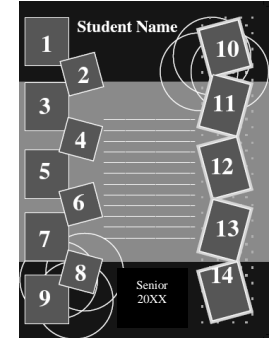

Layout Design #1/2 A
(6 photos)

Layout Design #1/2 B
(2 photos)

Layout Design # 1/2 C
(5 photos)

Layout Design # 1/2 D
(6 photos)

Layout Design # 1/2 E
(4 photos)

Layout Design # 1/2 F
(8 photos)

Layout Design # 1/2 G
(3 photos)

(Full page ads on back)

senior parent page Design Templates

Full Page Ads

Refer to the number below each design to identify which layout you wish to use for your student's ad. Ads shown smaller than actual size.

Full page - \$260

DISCLAIMER:
Please send the exact number of pictures for the layout you choose. Layouts can be customized to meet your needs.

Layout Design #Full A
(21 Photos)

Layout Design #Full B
(16 photos)

Layout Design #Full C
(10 photos)

Layout Design #Full D
(15 photos)

Layout Design #Full E
(14 photos)

Layout Design #Full EE
(19 photos and no message)

Layout Design #Full F
(16 photos)

Layout Design #Full G
(7 photos)