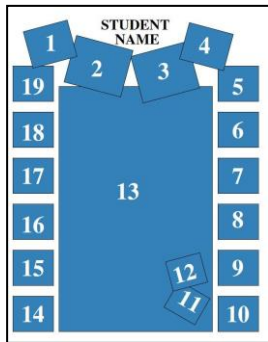

Layout Design #1/2 A
(6 photos)

Layout Design #1/2 B
(2 photos)

Layout Design # 1/2 C
(5 photos)

Layout Design # 1/2 D
(6 photos)

Layout Design # 1/2 E
(4 photos)

Layout Design # 1/2 F
(8 photos)

Layout Design # 1/2 G
(3 photos)

(Full page ads on back)

senior parent page Design Templates

Full Page Ads

Refer to the number below each design to identify which layout you wish to use for your student's ad. Ads shown smaller than actual size.

Full page - \$260

DISCLAIMER:
Please send the exact number of pictures for the layout you choose. Layouts can be customized to meet your needs.

Layout Design #Full A
(21 Photos)

Layout Design #Full B
(16 photos)

Layout Design #Full C
(10 photos)

Layout Design #Full D
(15 photos)

Layout Design #Full E
(14 photos)

Layout Design #Full EE
(19 photos and no message)

Layout Design #Full F
(16 photos)

Layout Design #Full G
(7 photos)