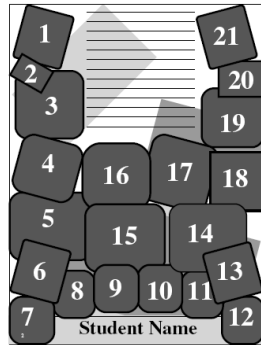

Layout Design #1/2 A
(6 photos)

Layout Design #1/2 B
(2 photos)

Layout Design # 1/2 C
(5 photos)

Layout Design # 1/2 D
(6 photos)

Layout Design # 1/2 E
(4 photos)

Layout Design # 1/2 F
(8 photos)

Layout Design # 1/2 G
(3 photos)

Layout Design # 1/2 M
(3 photos)

Layout Design # 1/2 R
(4 photos)

Layout Design # 1/2 S
(6 photos)

Layout Design # 1/2 X
(6 photos)

All parent page ads will be printed in color. Money is non-refundable. 1/2 (Deposit) due by 9/29/2020. Full Payment due by 10/29/2020. If full payment is not received by 10/29/2020, the ad will be cancelled. Make checks payable to Gosnell Schools.

(Full page ads on back)

senior parent page Design Templates

Full Page Ads

Refer to the number below each design to identify which layout you wish to use for your student's ad. Ads shown smaller than actual size.

Full page - \$260

DISCLAIMER:
Please send the exact number of pictures for the layout you choose. Layouts can be customized to meet your needs.

Layout Design #Full A
(21 Photos)

Layout Design #Full B
(16 photos)