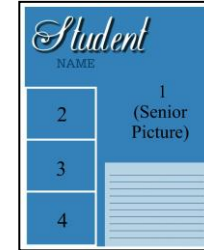

Layout Design #1/8 H
(2 photos)

Layout Design #1/8 B
(1 photo)

Layout Design #1/8 F
(1 photo)

Layout Design #1/8 E
(1 photo)

1/4 Page Ads - \$100

Refer to the number below each design to identify which layout you wish to use for your student's ad. Ads shown smaller than actual size.

Layout Design # 1/4 E
(2 photos)

Layout Design # 1/4 G
(4 photos)

Layout Design # 1/4 K
(4 photos)

Layout Design # 1/4 M
(3 photos)

Layout Design # 1/4 N
(2 photos)

Layout Design # 1/4 O
(4 photos)

Layout Design # 1/4 P
(6 photos)

Layout Design # 1/4 S
(3 photos)

Layout Design # 1/4 V
(5 photos and no message)

1/2 Page Ads - \$150

Refer to the number below each design to identify which layout you wish to use for your student's ad. Ads shown smaller than actual size.

Full page - \$260

DISCLAIMER:
Please send the exact number of pictures for the layout you choose. Layouts can be customized to meet your needs.

Layout Design #Full A
(21 Photos)

Layout Design #Full B
(16 photos)