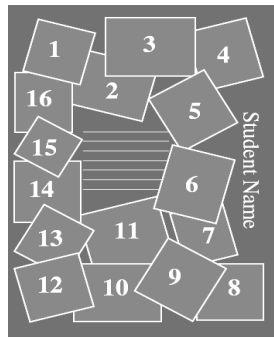

Layout Design # 1/4 E
(2 photos)

Layout Design # 1/4 G
(4 photos)

Layout Design # 1/4 K
(4 photos)

Layout Design # 1/4 M
(3 photos)

Layout Design # 1/4 N
(2 photos)

Layout Design # 1/4 O
(4 photos)

Layout Design # 1/4 P
(6 photos)

Layout Design #1/2 A
(6 photos)

Layout Design #1/2 B
(2 photos)

Layout Design # 1/2 C
(5 photos)

Layout Design # 1/2 D
(6 photos)

Layout Design # 1/2 E
(4 photos)

Layout Design # 1/2 F
(8 photos)

Layout Design # 1/2 G
(3 photos)

(Full page ads on back)

senior parent page Design Templates

Full Page Ads

Refer to the number below each design to identify which layout you wish to use for your student's ad. Ads shown smaller than actual size.

Full page - \$260

DISCLAIMER:
Please send the exact number of pictures for the layout you choose. Layouts can be customized to meet your needs.

Layout Design #Full A
(21 Photos)

Layout Design #Full B
(16 photos)