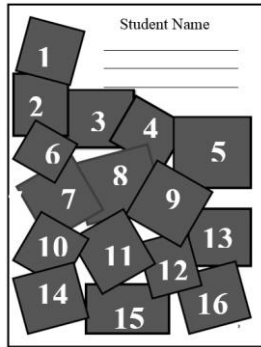

(Full page ads on back)

senior parent page Design Templates

Full Page Ads

Refer to the number below each design to identify which layout you wish to use for your student's ad. Ads shown smaller than actual size.

Full page - \$260

DISCLAIMER:
Please send the exact number of pictures for the layout you choose. Layouts can be customized to meet your needs.

Layout Design #Full A
(21 Photos)

Layout Design #Full B
(16 photos)

Layout Design #Full C
(10 photos)

Layout Design #Full D
(15 photos)

Layout Design #Full E
(14 photos)

Layout Design #Full EE
(19 photos and no message)

Layout Design #Full F
(16 photos)

Layout Design #Full G
(7 photos)

Layout Design #Full J
(9 photos)

Layout Design #Full MM
(5 photos)

Layout Design #Full O
(10 photos)

Layout Design #Full R
(7-9 photos)

Layout Design #Full S
(6 photos)

Layout Design #Full TT
(2 photos – Background can be any color)