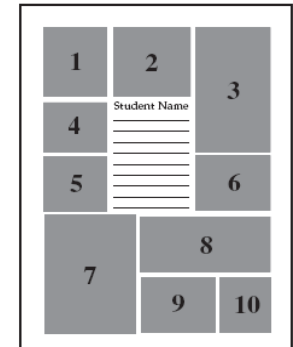

(Full page ads on back)

senior parent page Design Templates

Full Page Ads

Refer to the number below each design to identify which layout you wish to use for your student's ad. Ads shown smaller than actual size.

Full page - \$260

DISCLAIMER:
Please send the exact number of pictures for the layout you choose. Layouts can be customized to meet your needs.

Layout Design #Full A
(21 Photos)

Layout Design #Full B
(16 photos)

Layout Design #Full C
(10 photos)

Layout Design #Full D
(15 photos)

Layout Design #Full E
(14 photos)

Layout Design #Full EE
(19 photos and no message)

Layout Design #Full F
(16 photos)

Layout Design #Full G
(7 photos)

Layout Design #Full J
(9 photos)

Layout Design #Full MM
(5 photos)

Layout Design #Full O
(10 photos)

Layout Design #Full R
(7-9 photos)

Layout Design #Full S
(6 photos)

Layout Design #Full TT
(2 photos – Background can be any color)