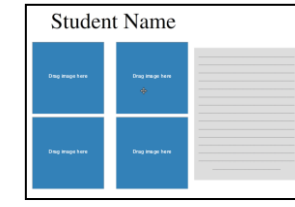

Layout Design # 1/2 S
(6 photos)