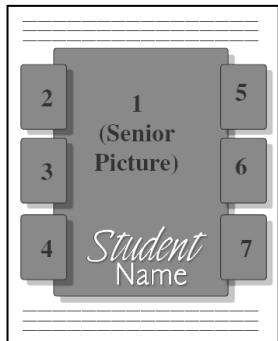

(Full page ads on back)

senior parent page Design Templates

Full Page Ads

Refer to the number below each design to identify which layout you wish to use for your student's ad. Ads shown smaller than actual size.

Full page - \$260

DISCLAIMER:
Please send the exact number of pictures for the layout you choose. Layouts can be customized to meet your needs.

Layout Design #Full A
(21 Photos)

Layout Design #Full B
(16 photos)

Layout Design #Full C
(10 photos)

Layout Design #Full D
(15 photos)

Layout Design #Full E
(14 photos)

Layout Design #Full EE
(19 photos and no message)

Layout Design #Full F
(16 photos)

Layout Design #Full G
(7 photos)

Layout Design #Full J
(9 photos)

Layout Design #Full MM
(5 photos)

Layout Design #Full O
(10 photos)

Layout Design #Full R
(7-9 photos)

Layout Design #Full S
(6 photos)

Layout Design #Full TT
(2 photos – Background can be any color)